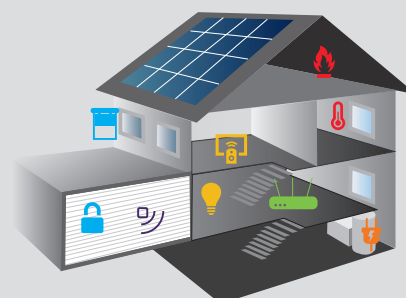

Become a certified Popp reseller: www.popp.eu/reseller-program